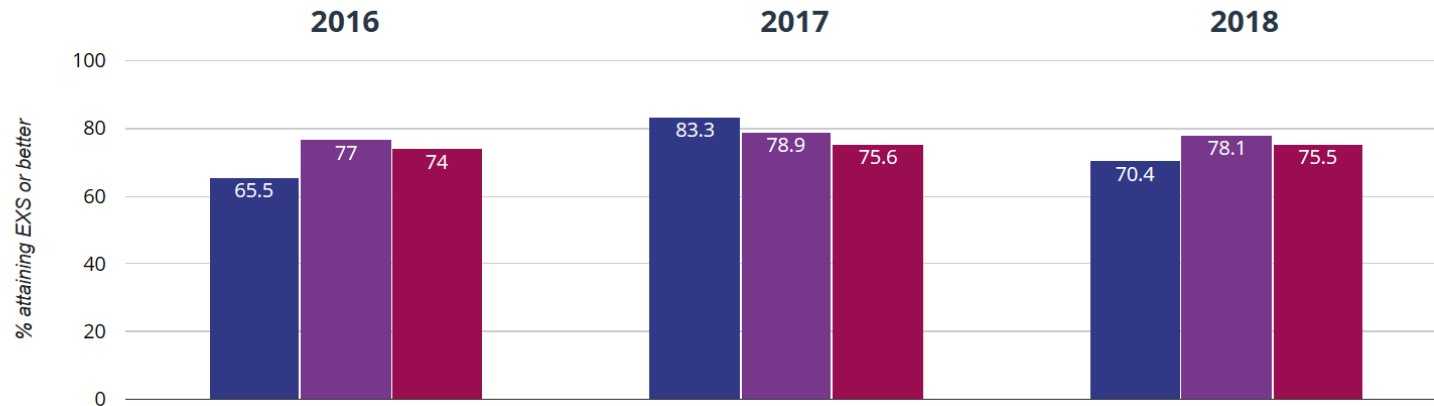

Key Stage 1 Reading 2018

Reading - attaining EXS or better

70.4% in 2018

12.9% points drop since 2017

4.9% points rise since 2016

- Chase View Community Primary School
- Staffordshire (297)
- National (16072)

Reading - attaining GDS

11.1% in 2018

8.9% points drop since 2017

0.8% points rise since 2016

- Chase View Community Primary School
- Staffordshire (297)
- National (16072)