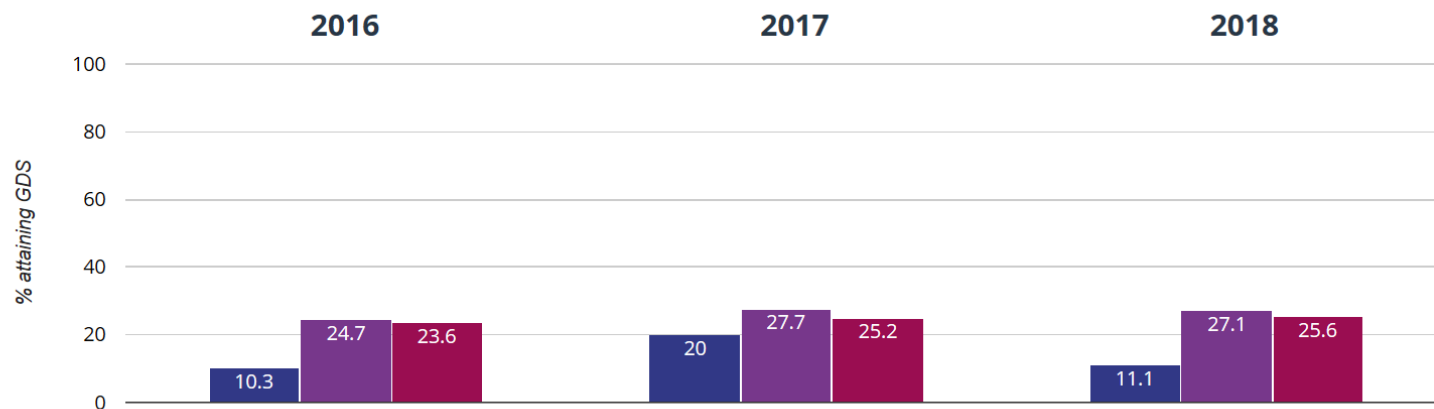

Key Stage 1 Reading 2018

Reading - attaining EXS or better

70.4% in 2018

12.9% points drop since 2017

4.9% points rise since 2016

- Chase View Community Primary School
- Staffordshire (297)
- National (16072)

Reading - attaining GDS

11.1% in 2018

8.9% points drop since 2017

0.8% points rise since 2016

- Chase View Community Primary School
- Staffordshire (297)
- National (16072)