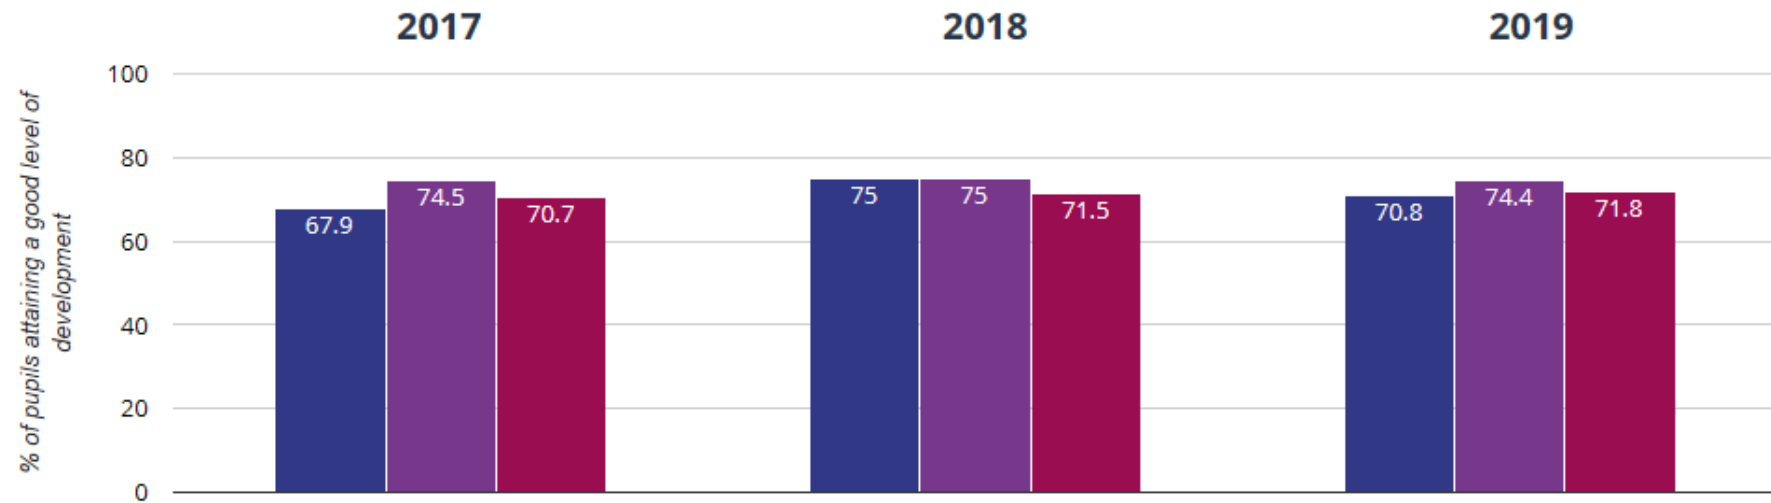

Early Years 2019

★ Good Level Of Development

Key to colours:

Chase View - Blue

Staffordshire - Purple

National - Red