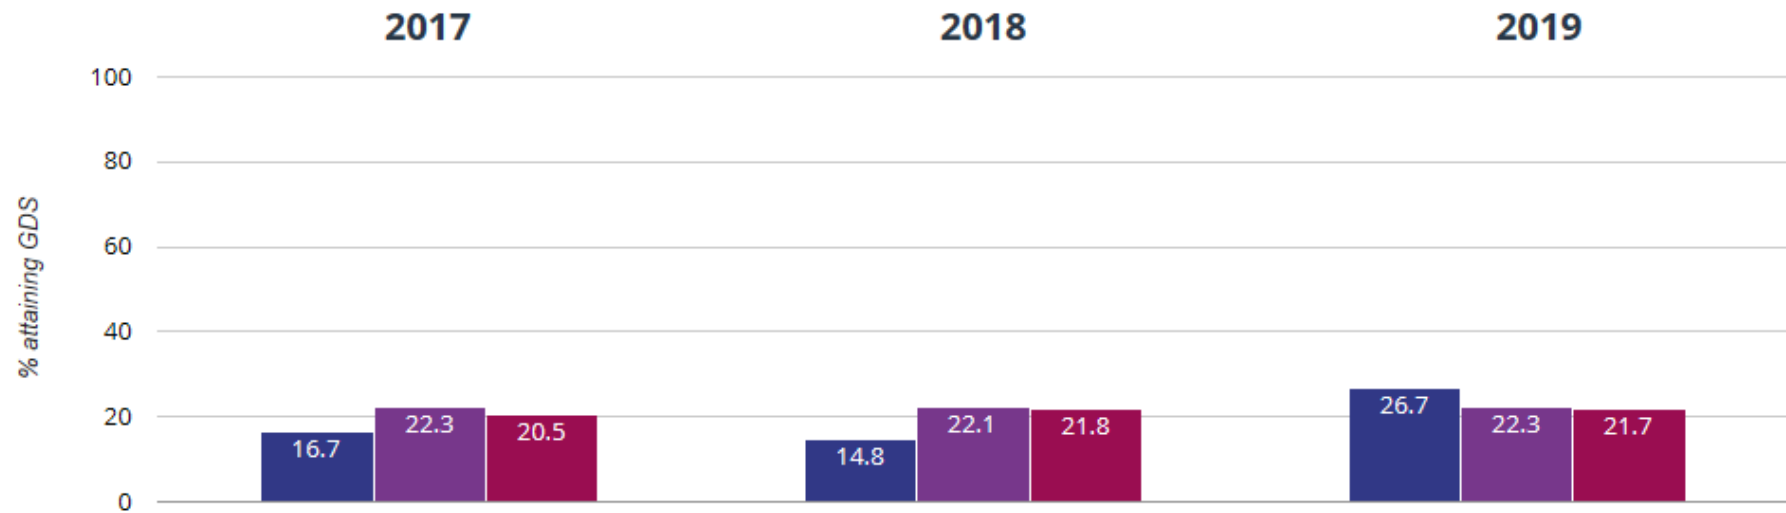

KS1 Maths at Greater Depth

⊕ Maths - attaining GDS

Key to colours:

Chase View - Blue

Staffordshire - Purple

National - Red