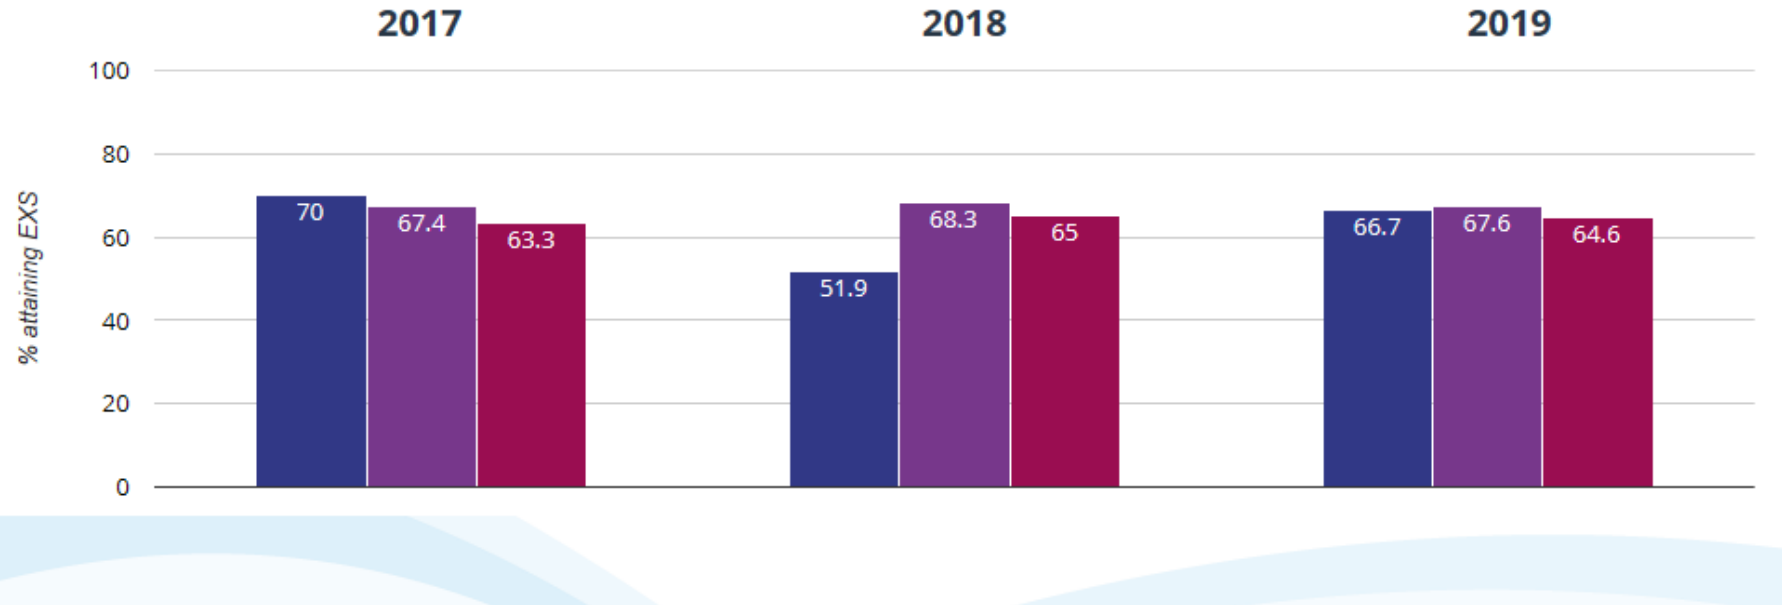

KS1 Reading, Writing, Maths & Science at Expected or above

🔗 Reading, Writing, Maths and Science - attaining EXS

Key to colours:

Chase View - Blue

Staffordshire - Purple

National - Red