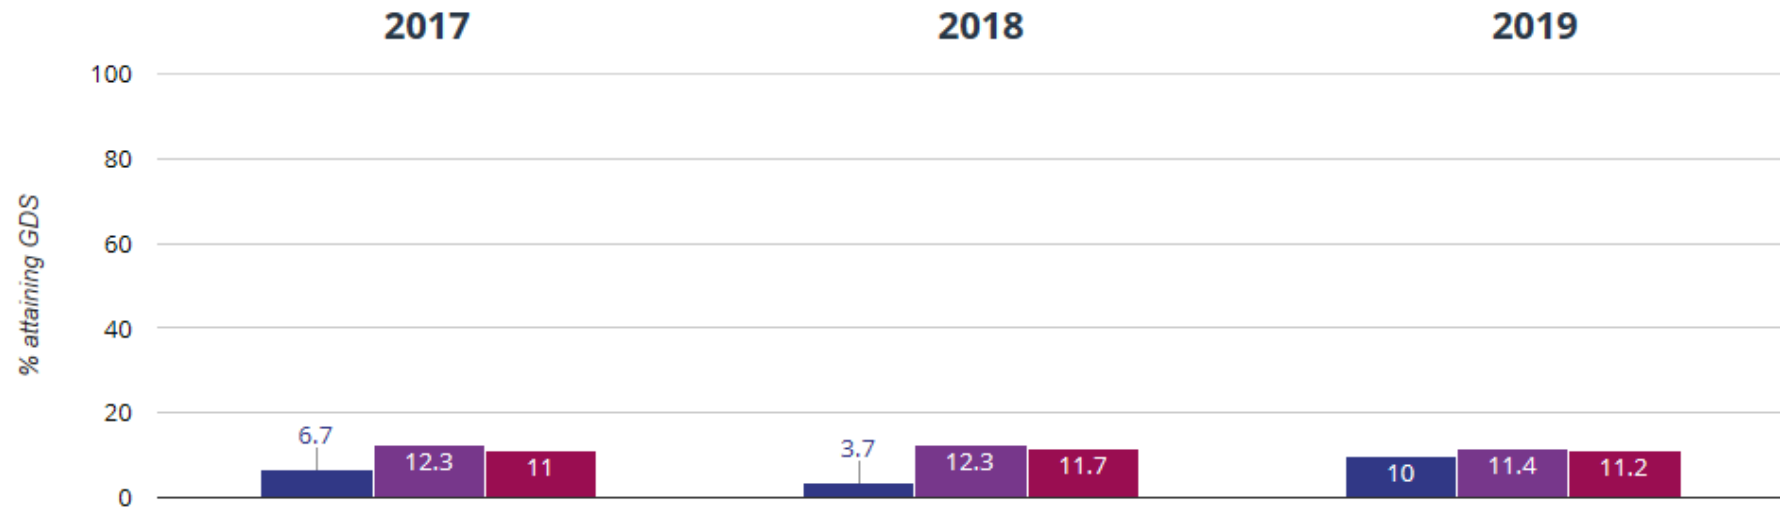

KS1 Reading, Writing & Maths at Greater Depth

RWM - attaining GDS

Key to colours:

Chase View - Blue

Staffordshire - Purple

National - Red