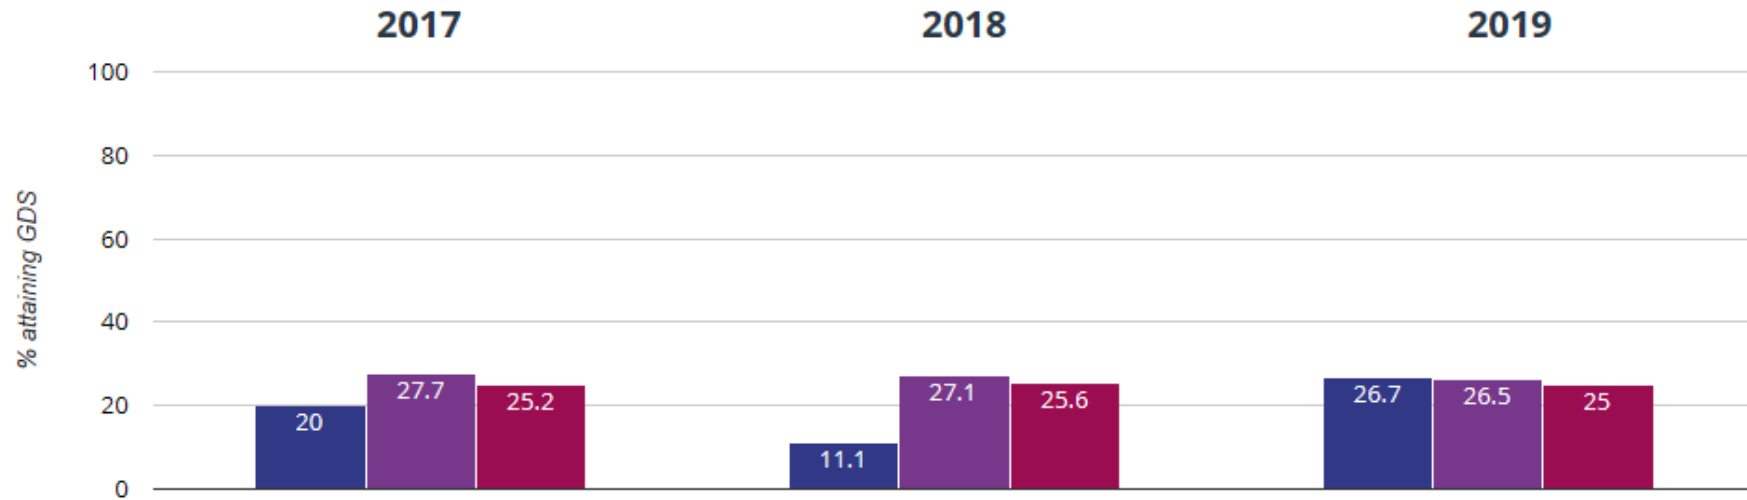

KS1 Reading at Greater Depth

📖 Reading - attaining GDS

Key to colours:

Chase View - Blue

Staffordshire - Purple

National - Red