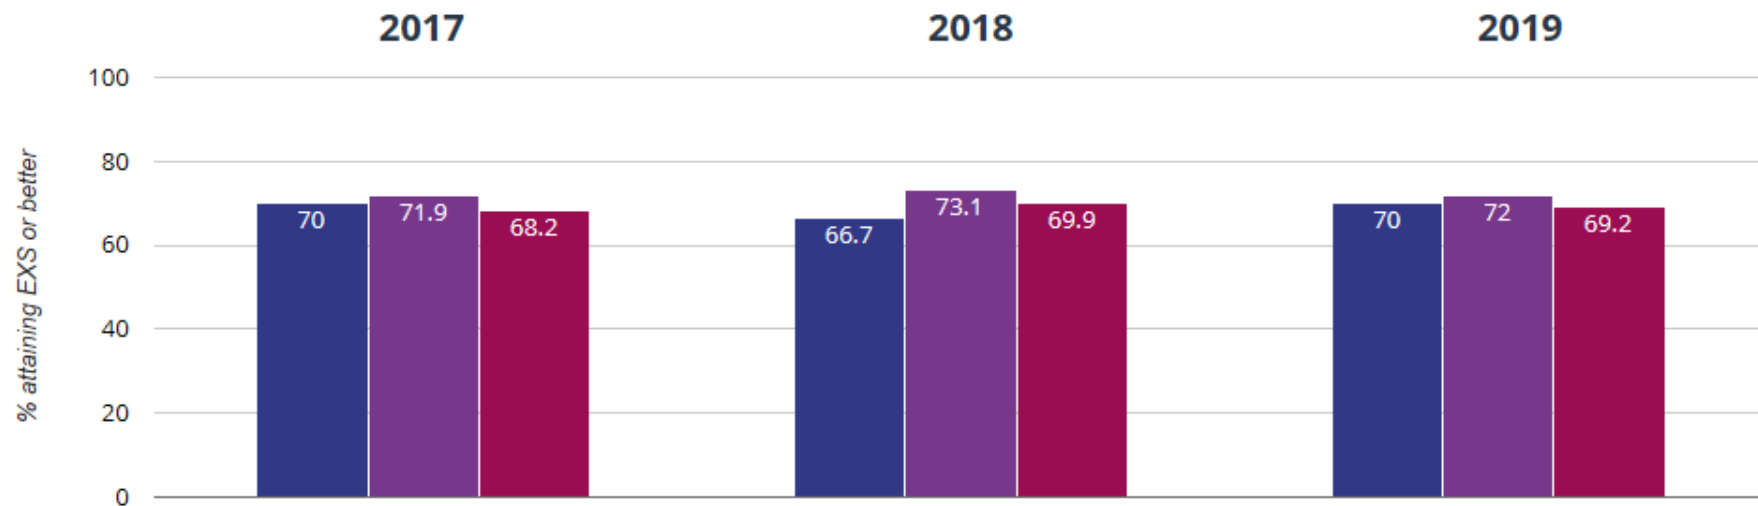

KS1 Writing at Expected or Better

Writing - attaining EXS or better

Key to colours:

Chase View - Blue

Staffordshire - Purple

National - Red