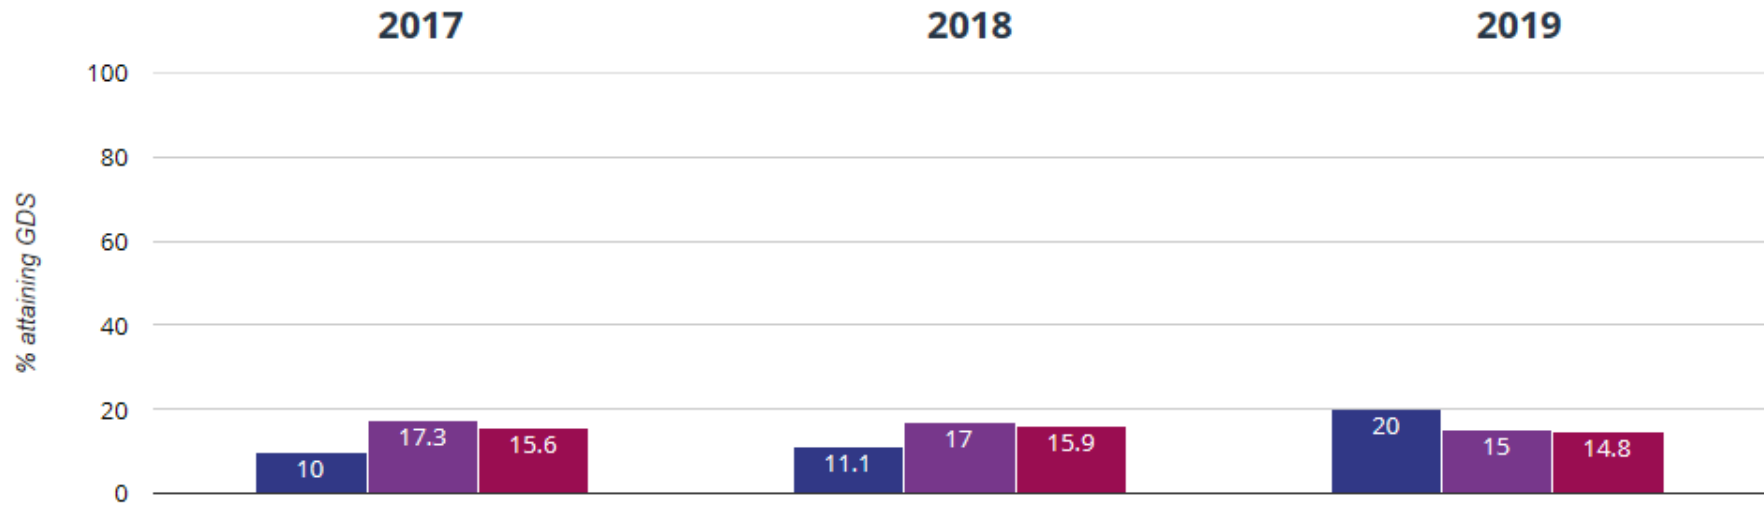

# KS1 Writing at Greater Depth

## Writing - attaining GDS

Key to colours:

Chase View - Blue

Staffordshire - Purple

National - Red