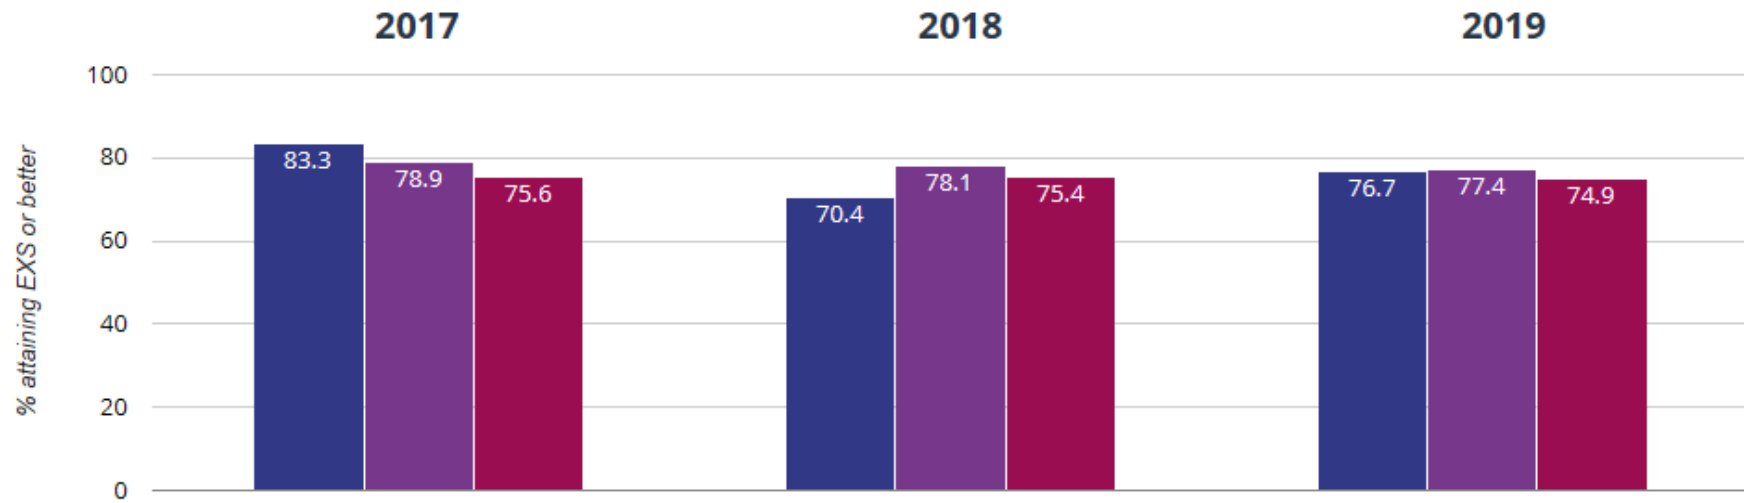

KS1 reading at Expected or Better

Reading - attaining EXS or better

Key to colours:

Chase View - Blue

Staffordshire - Purple

National - Red