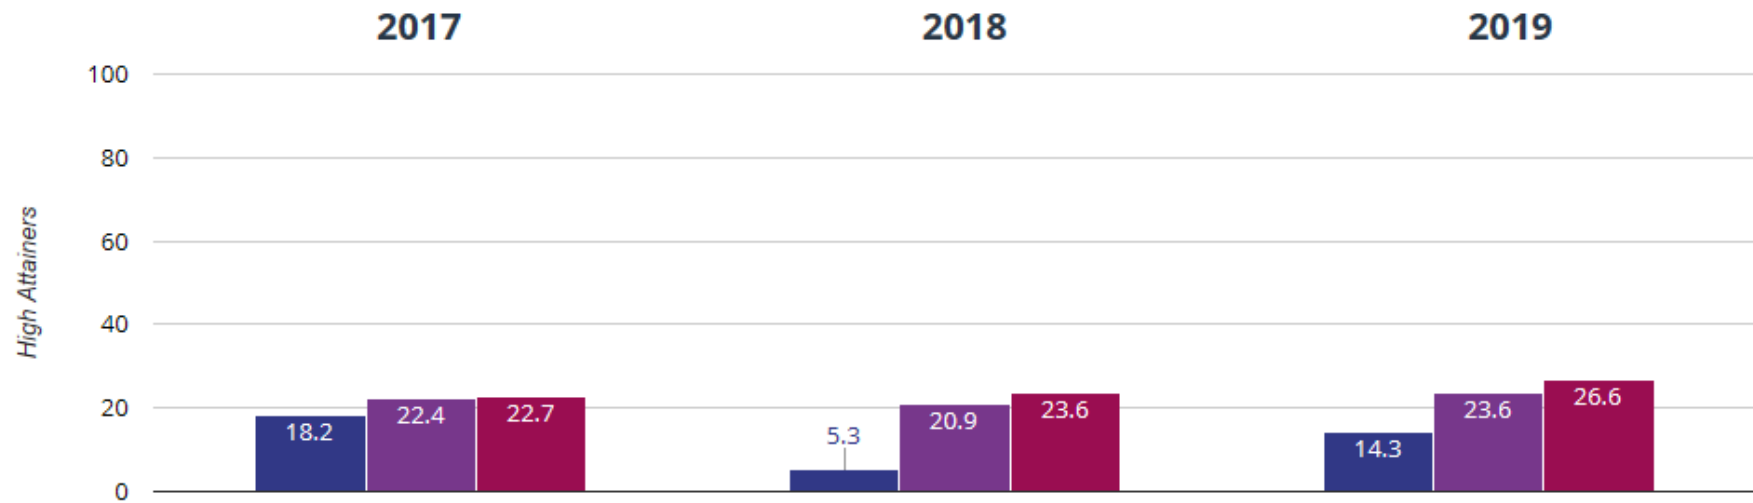

# KS2 Maths at Higher Level

## + Maths - high attainers

Key to colours:

Chase View - Blue

Staffordshire - Purple

National - Red