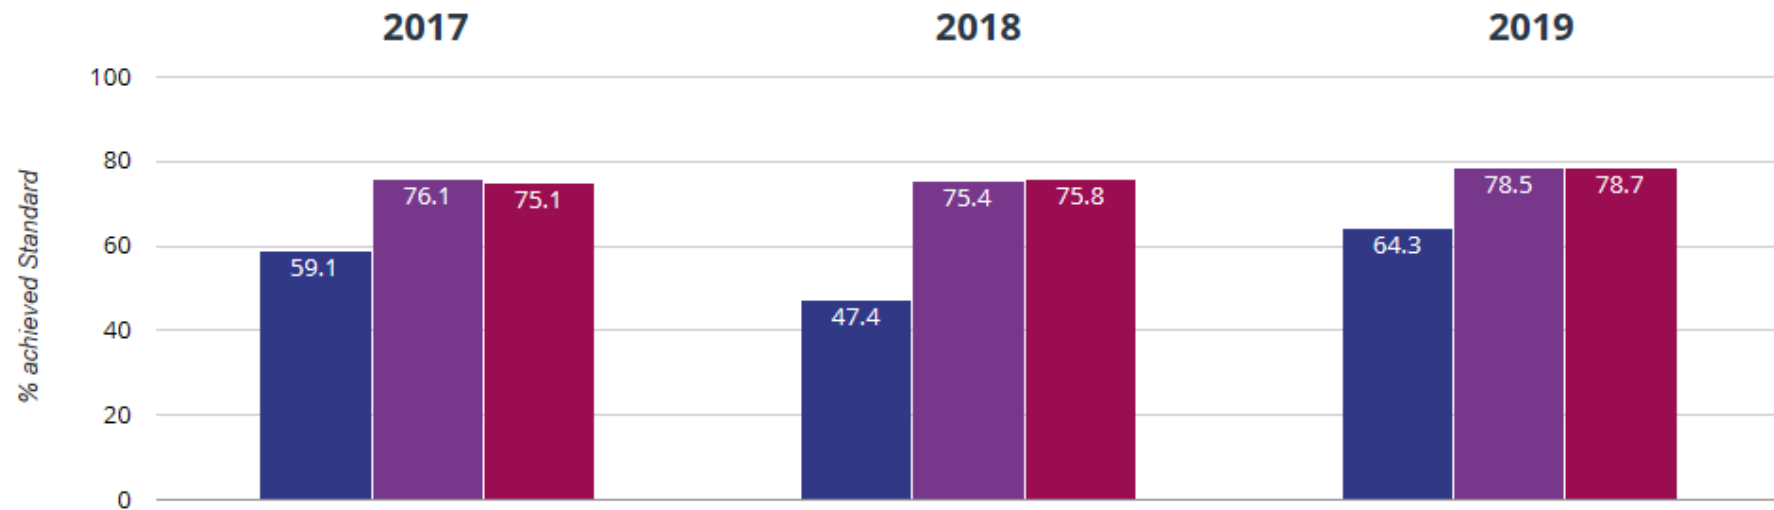

KS2 Maths at the Expected or Better

+ Maths - achieved standard

Key to colours:

Chase View - Blue

Staffordshire - Purple

National - Red