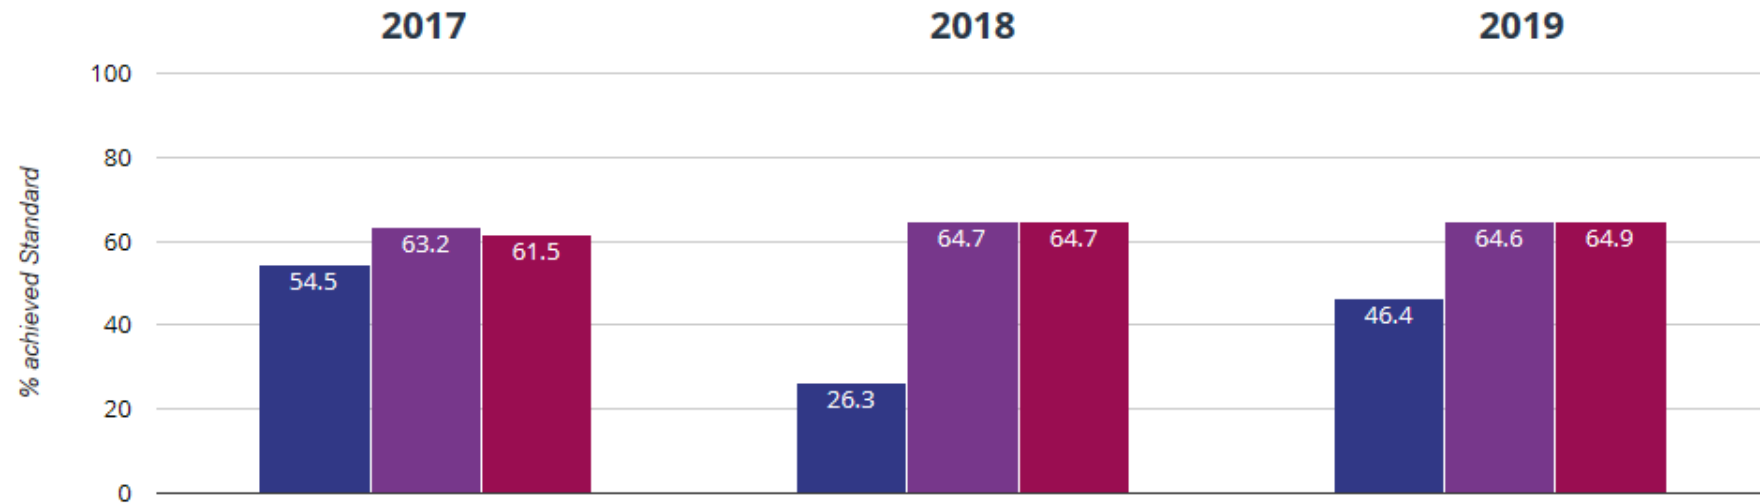

KS2 Reading, Writing and Maths at Expected or Better

 RWM - achieved standard

Key to colours:

Chase View - Blue

Staffordshire - Purple

National - Red