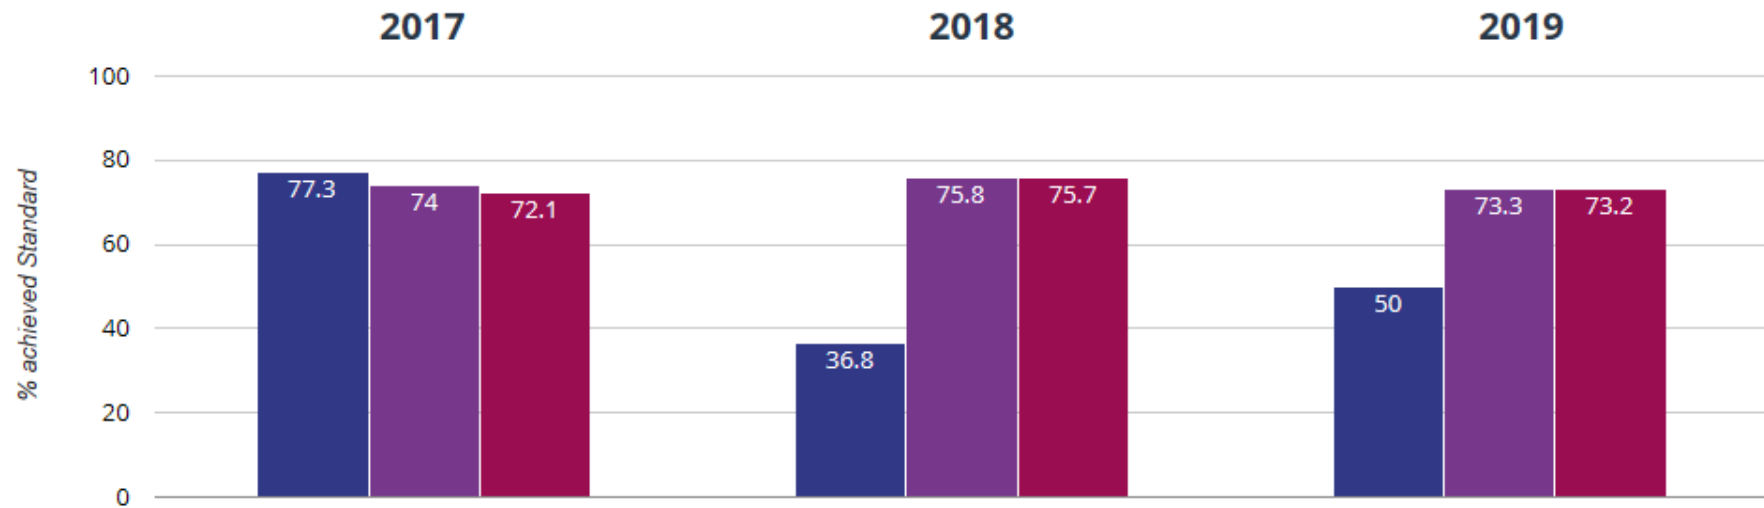

KS2 Reading at Expected or Better

Reading - achieved standard

Key to colours:

Chase View - Blue

Staffordshire - Purple

National - Red