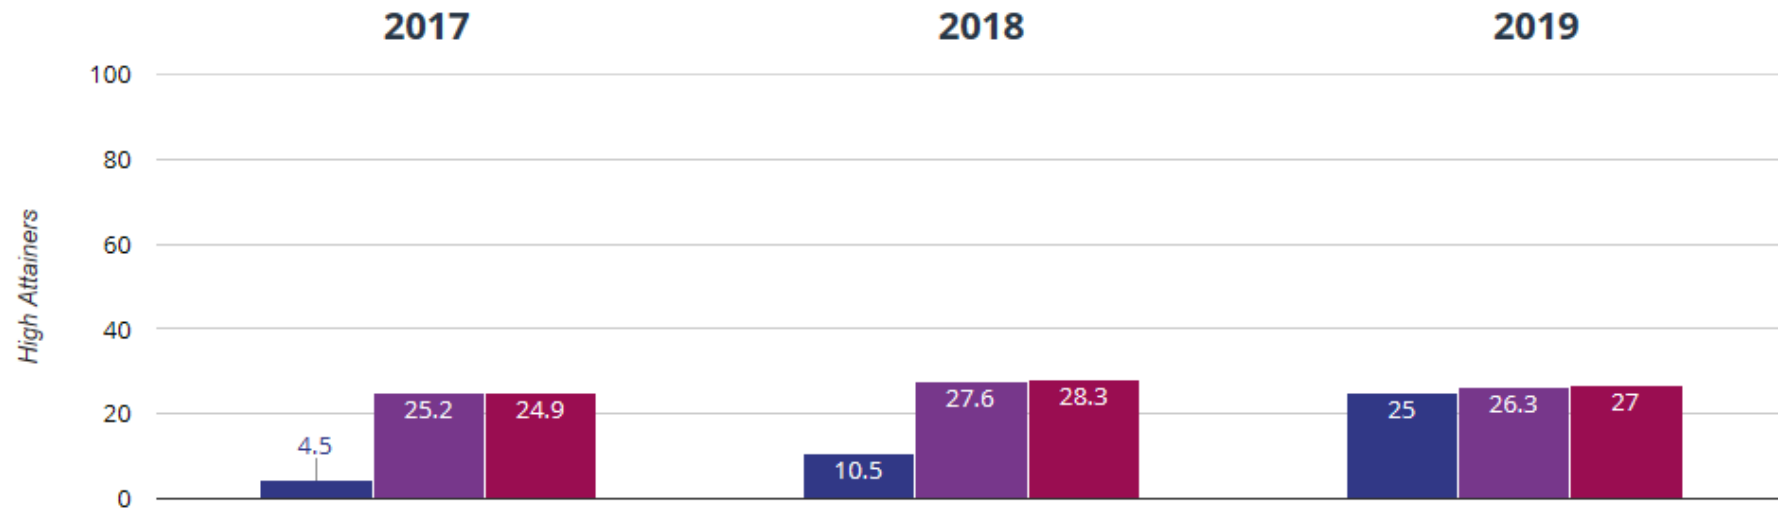

KS2 Reading at Higher Level

📖 Reading - high attainers

Key to colours:

Chase View - Blue

Staffordshire - Purple

National - Red