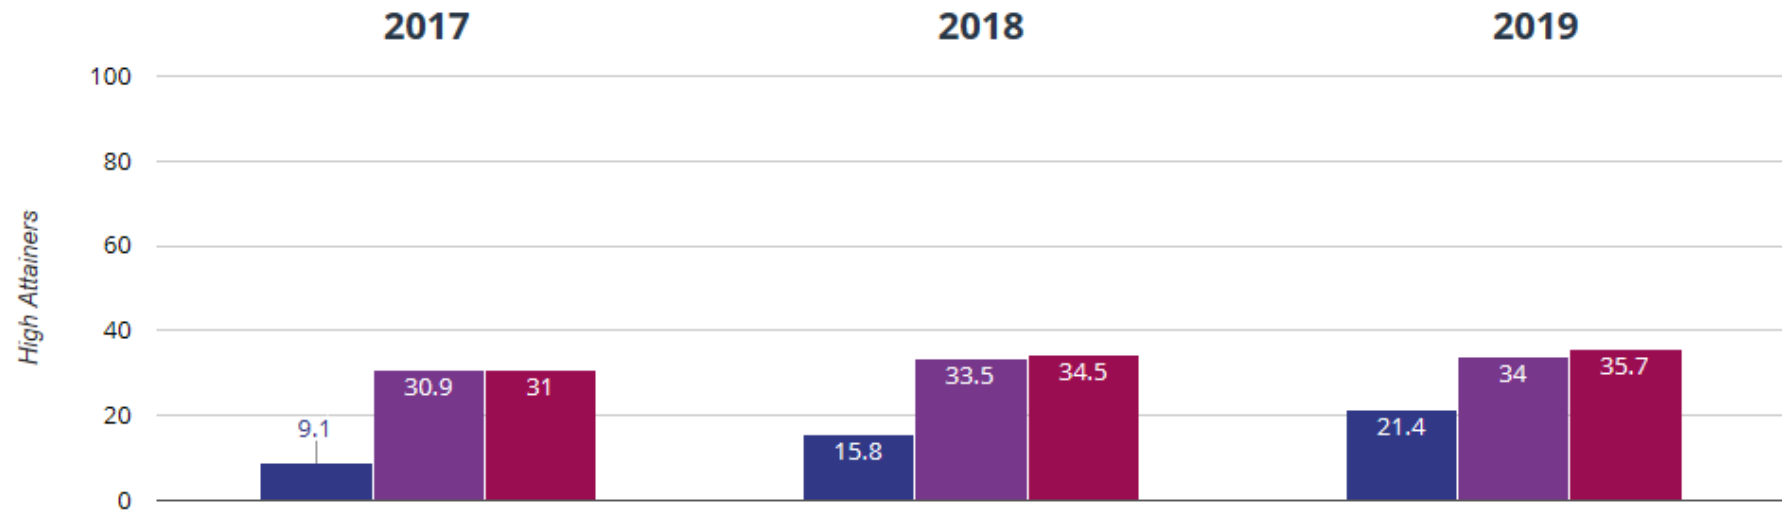

KS2 Spelling, Punctuation and Grammar at Higher Level

? GPS - high attainers

Key to colours:

Chase View - Blue

Staffordshire - Purple

National - Red