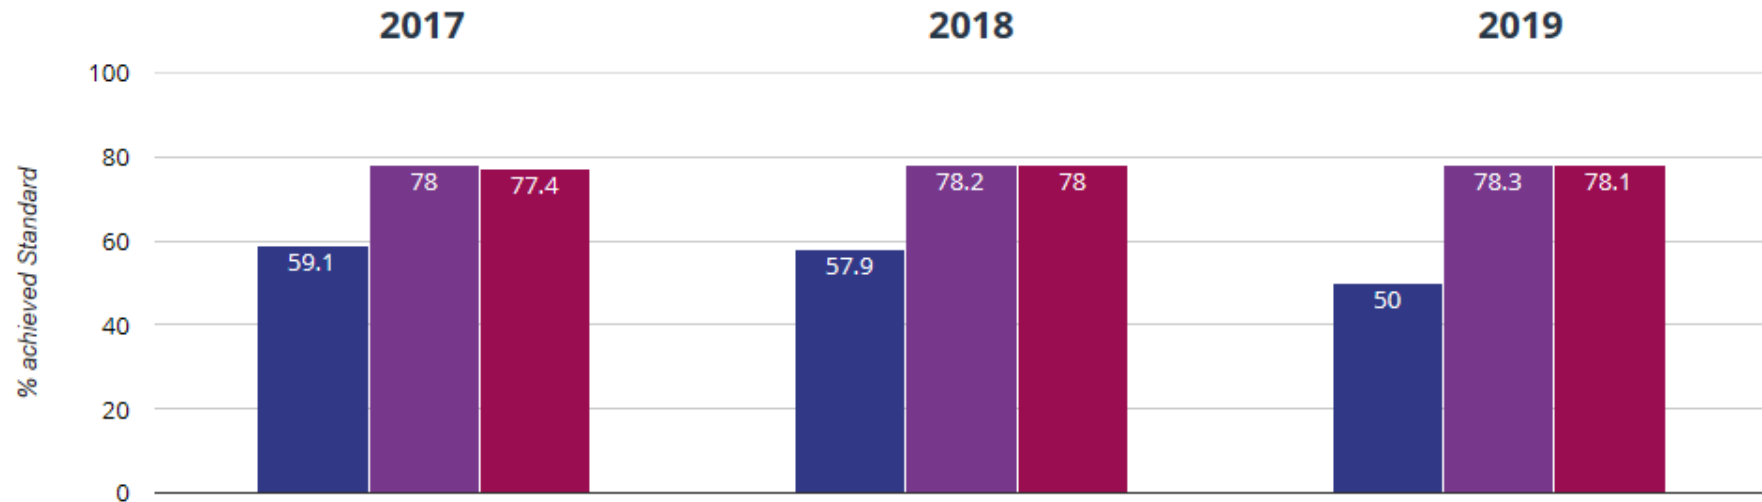

KS2 Spelling, Punctuation, and Grammar at Expected or Better

? GPS - achieved standard

Key to colours:

Chase View - Blue

Staffordshire - Purple

National - Red