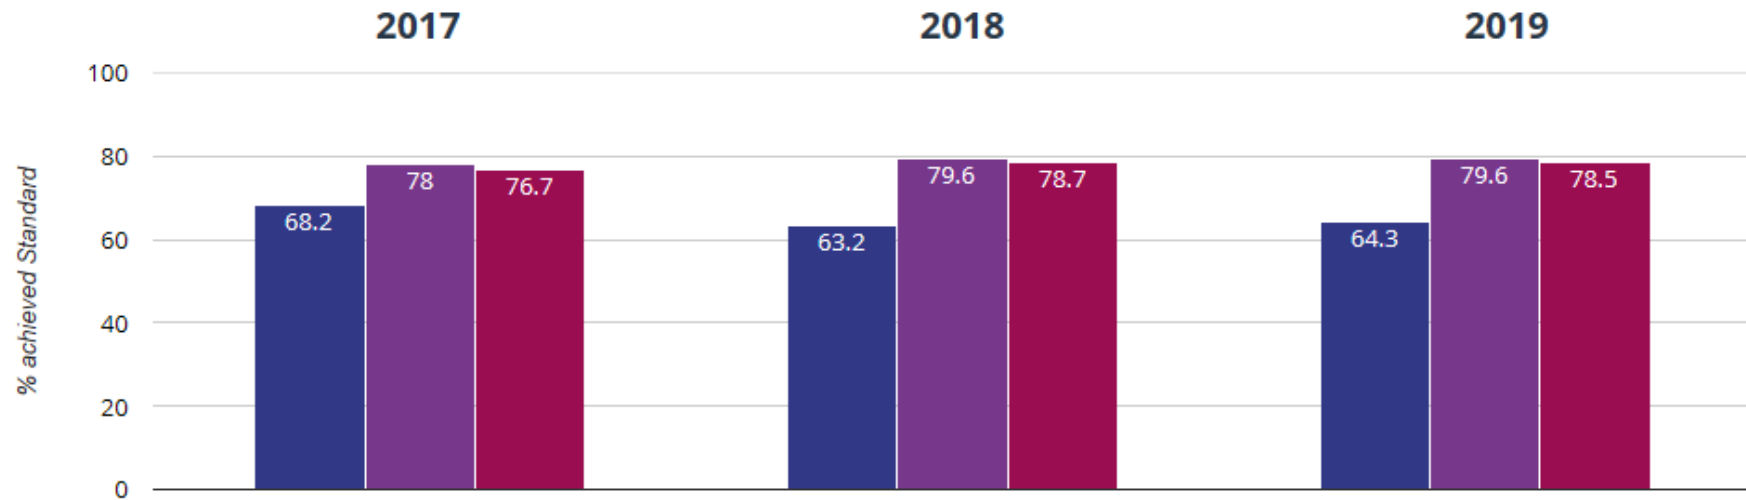

KS2 Writing at Expected or Better

Writing - achieved standard

Key to colours:

Chase View - Blue

Staffordshire - Purple

National - Red