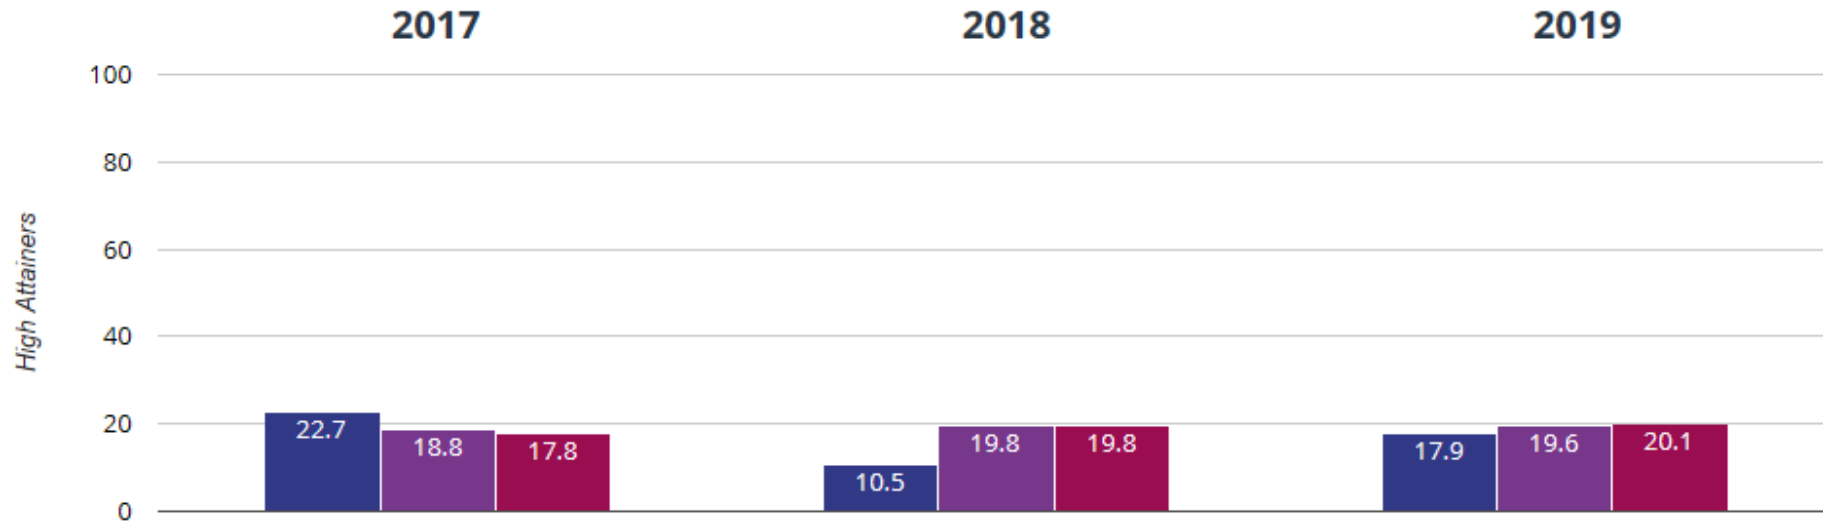

KS2 Writing at Higher Level

Writing - high attainers

Key to colours:

Chase View - Blue

Staffordshire - Purple

National - Red