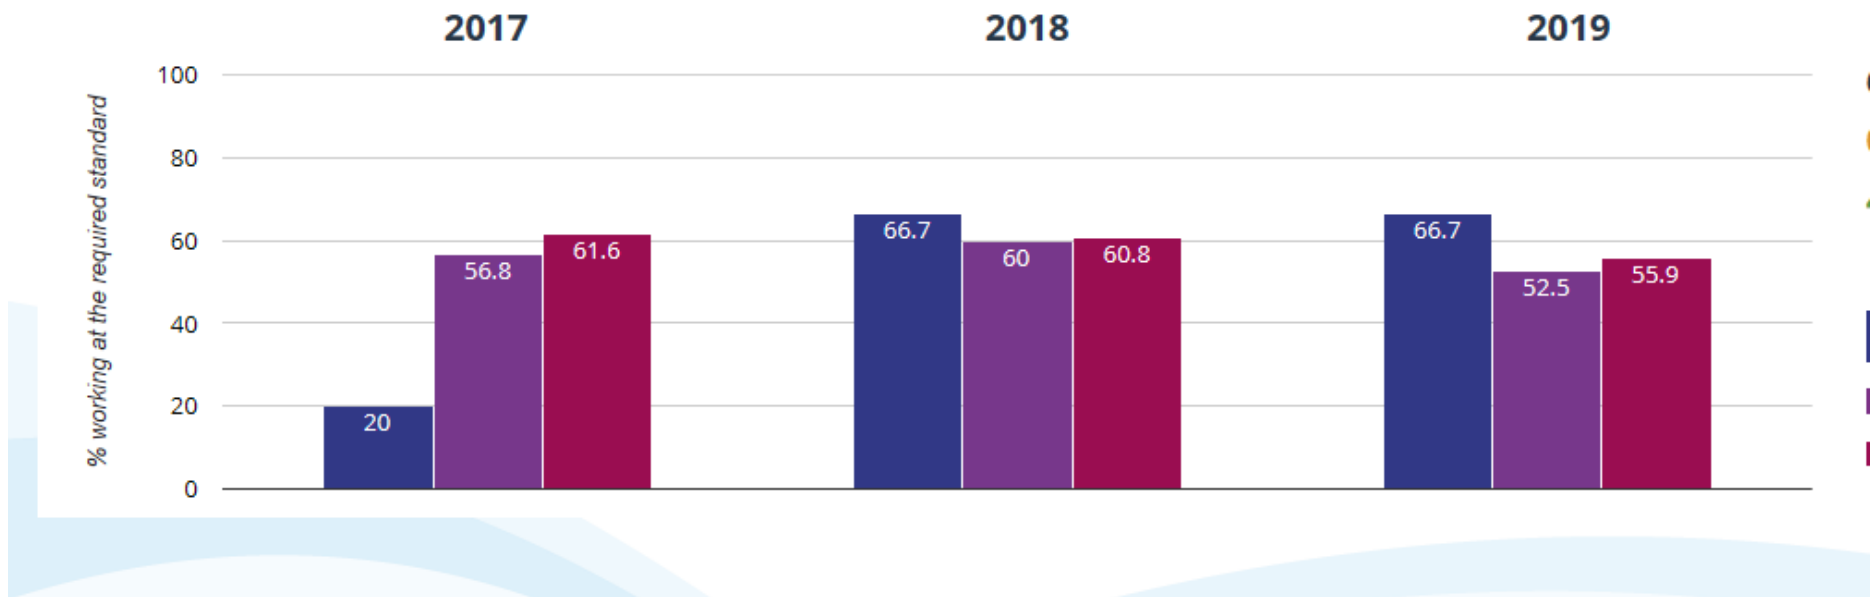

Y2 Phonics 2019 (Retakes)

🎤 Year 2: Working At

Key to colours:

Chase View - Blue

Staffordshire - Purple

National - Red