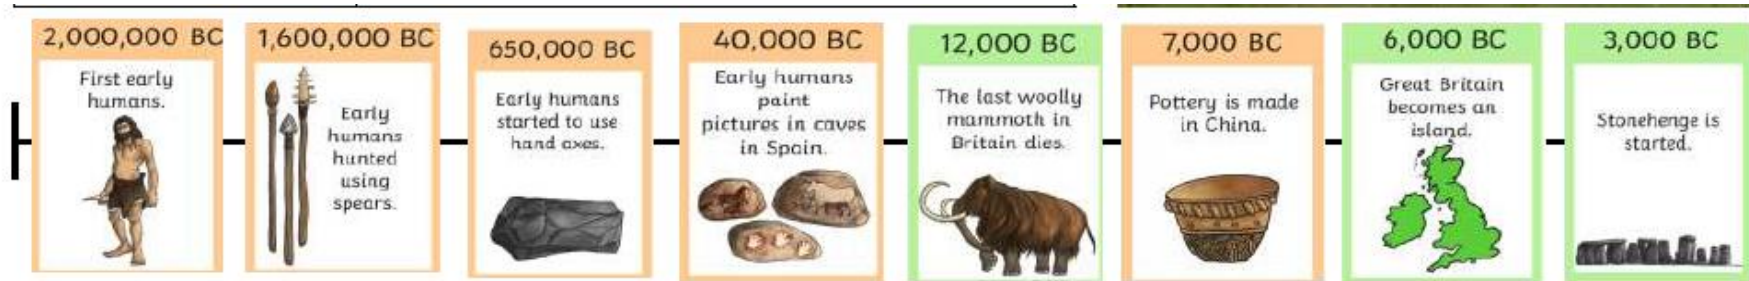

## Stone Age Knowledge Organiser

### STONE AGE

Palaeolithic to 10,000 BC

Mesolithic to 4000 BC

Neolithic to 2300 BC

### Stone Age tools...

Stonehenge is a very famous monument in Wiltshire. It was built over many hundreds of years, but was first started in the Neolithic Age, around 3,000BC.

### Key vocabulary

**Hunter-gatherer** - hunted for food and gathered berries, plants etc. for food

**Nomadic** – people followed food and didn't settle in one place

**Skara Brae** – A stone-built Neolithic settlement in Scotland